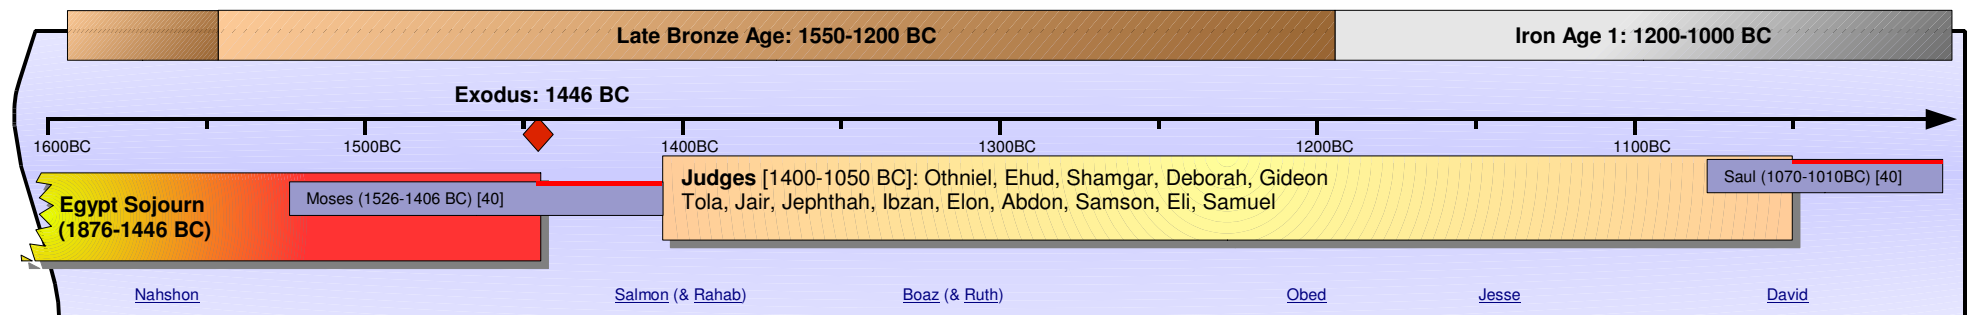

A Bible Timeline: From Creation to the Cross

Free download at www.CMDeaf.org/timeline

Timeline Legend:

- * Parenthesis denote lifespan, brackets denote reign. Eg: "(1040-970) [40]" means "Born in 1040, died in 970, reigned for 40 years".
- * Underlined names represent Christ's lineage

A Bible Timeline: From Creation to the Cross

Free download at www.CMDeaf.org/timeline

Prophets of the Old Testament

- Prophesied to Israel
- Prophesied to Judah
- Prophesied to both Judah and Israel
- Prophesied to other nations