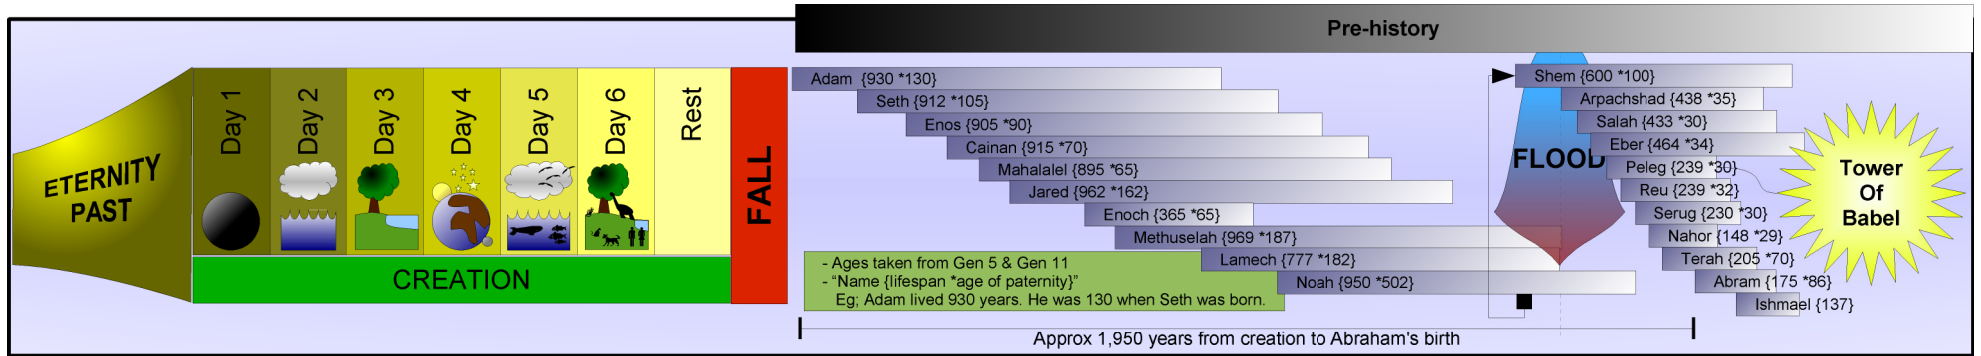

A Bible Timeline: From Creation to the Cross

Free download at www.CMDeaf.org/timeline

Timeline Legend:

- * Parenthesis denote lifespan, brackets denote reign. Eg: "(1040-970) [40]" means "Born in 1040, died in 970, reigned for 40 years".
- * Underlined names represent Christ's lineage

A Bible Timeline: From Creation to the Cross

Free download at www.CMDeaf.org/timeline

Prophets of the Old Testament

- Prophesied to Israel
- Prophesied to Judah
- Prophesied to both Judah and Israel
- Prophesied to other nations