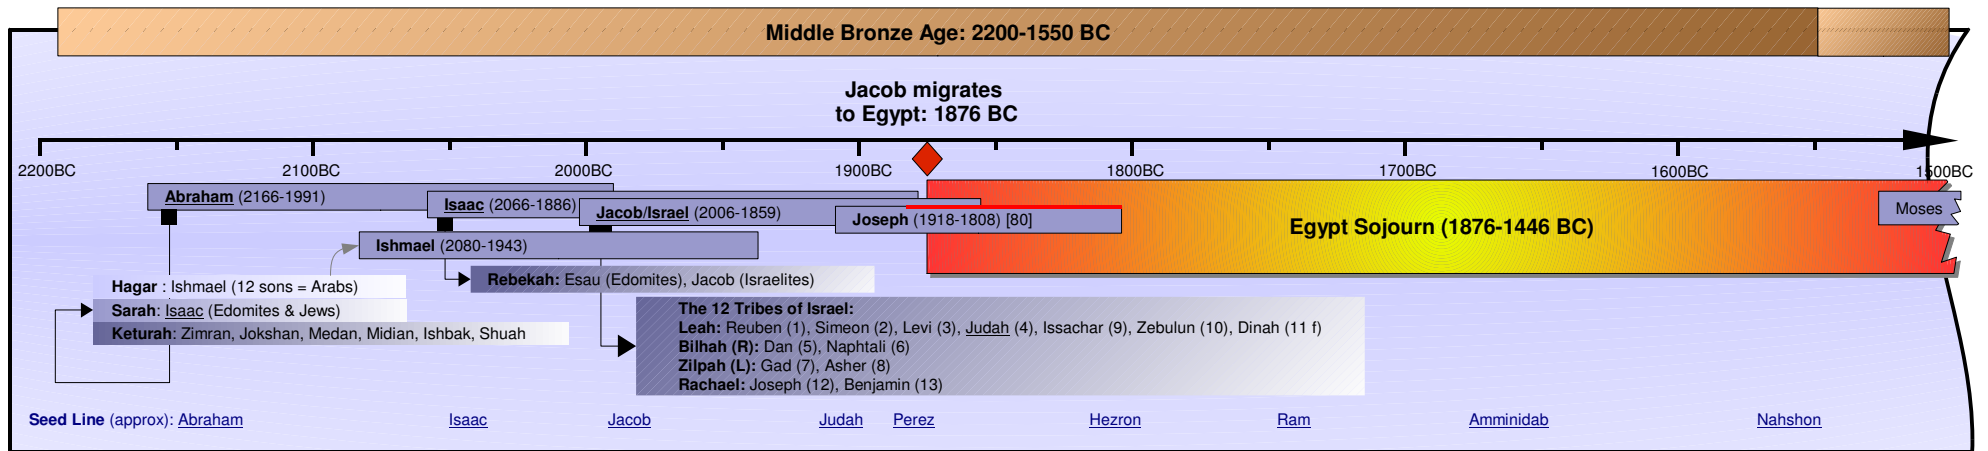

A Bible Timeline: From Creation to the Cross

Free download at www.CMDeaf.org/timeline

Timeline Legend:

- * Parenthesis denote lifespan, brackets denote reign. Eg: "(1040-970) [40]" means "Born in 1040, died in 970, reigned for 40 years".
- * Underlined names represent Christ's lineage

A Bible Timeline: From Creation to the Cross

Free download at www.CMDeaf.org/timeline

Prophets of the Old Testament

- Prophesied to Israel
- Prophesied to Judah
- Prophesied to both Judah and Israel
- Prophesied to other nations